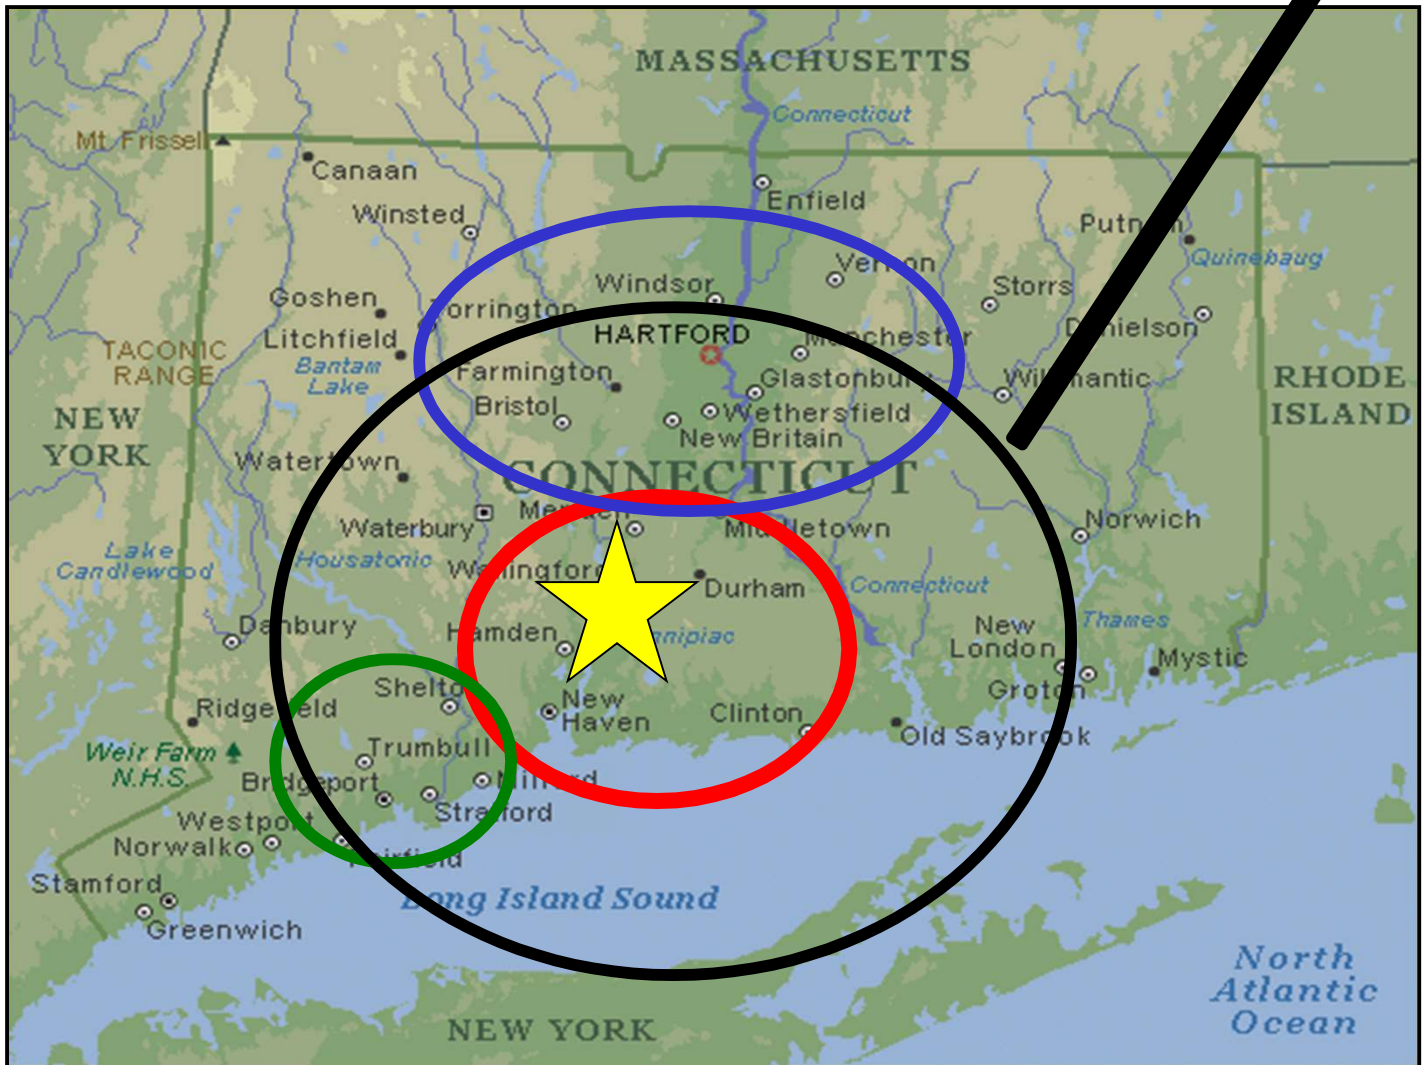

= WELI Studios/Tower Location – Hamden CT
Physical Address: 495 Benham Street Hamden, CT, 06514

960 WELI has great coverage in the **New Haven Metro**, **Bridgeport Metro** and the **Hartford Metro**.

Ross Cooper 203-230-5257
rosscooper@iheartmedia.com